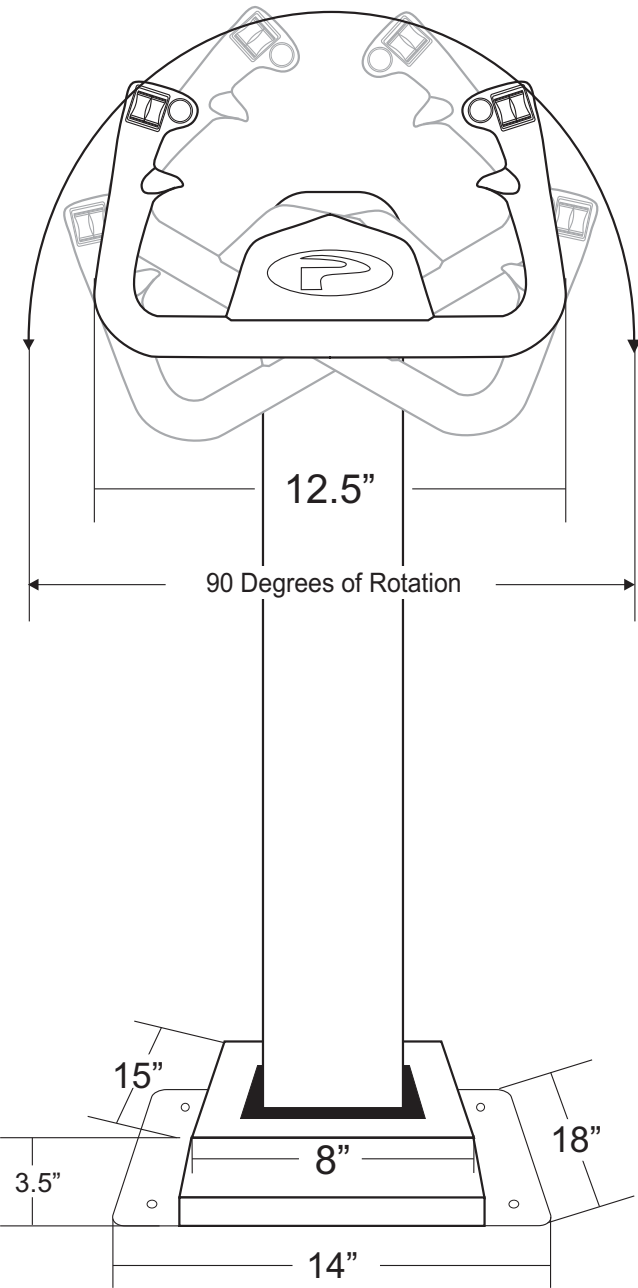

### JETLINER SPECIFICATIONS

Shipping Weight  
45lbs  
20.41kg

Shipping Dimensions  
Height 40" 102cm  
Width 21" 53cm  
Depth 17" 43cm

Pilot or Co-Pilot Configuration  
1- Elevator Trim Switch (Pre-Programmed)  
1- Dual Rocker Switch (Programmable)  
4- Push Buttons (Programmable)